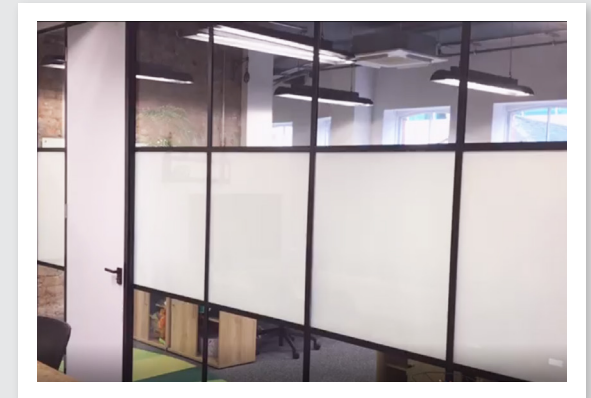

..create  
a visually  
**inspiring &  
professional  
environment**  
using glass  
manifestation  
& films

hello..

..we are  
**Space3**  
**Creative!**

We specialise in creating visually striking and inspiring glass manifestations that can transform your working environment, giving your business a strong visual identity and presenting a professional and progressive image to your clients and staff.

# Glass manifestation

Here at Space3 we understand that presenting a professional image to potential clients is a key part of running a successful business.

Our many options for printing onto and cutting designs out of window films gives creative freedom when designing how your glass will look. Whether you want your logo, or images related to your company we can make it work.

- Perfect for offices / Glass partitions
- Creates privacy
- Provides safety
- Branding opportunity
- Looks professional

Design, print & installation service available

- Perfect for offices / Glass partitions
- Creates privacy & security when needed
- Removes distraction
- Looks professional

Installation service available