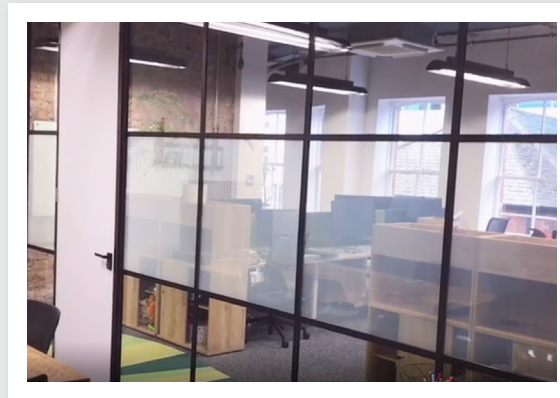

..create  
a visually  
**inspiring &  
professional  
environment**  
using glass  
manifestation  
& films

hello..

..we are  
**Space3**  
**Creative!**

We specialise in creating visually striking and inspiring glass manifestations that can transform your working environment, giving your business a strong visual identity and presenting a professional and progressive image to your clients and staff.

# Glass manifestation

Here at Space3 we understand that presenting a professional image to potential clients is a key part of running a successful business.

Our many options for printing onto and cutting designs out of window films gives creative freedom when designing how your glass will look. Whether you want your logo, or images related to your company we can make it work.

- Perfect for offices / Glass partitions
- Creates privacy
- Provides safety
- Branding opportunity
- Looks professional

Design, print & installation service available

- Perfect for offices / Glass partitions
- Creates privacy & security when needed
- Removes distraction
- Looks professional

Installation service available