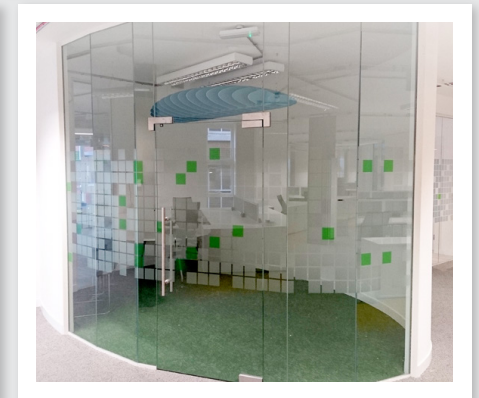

Glass manifestation

Here at Space3 we understand that presenting a professional image to potential clients is a key part of running a successful business.

Our many options for printing onto and cutting designs out of window films gives creative freedom when designing how your glass will look. Whether you want your logo, or images related to your company we can make it work.

- Perfect for offices / Glass partitions
- Creates privacy
- Provides safety
- Branding opportunity
- Looks professional

Design, print & installation service available