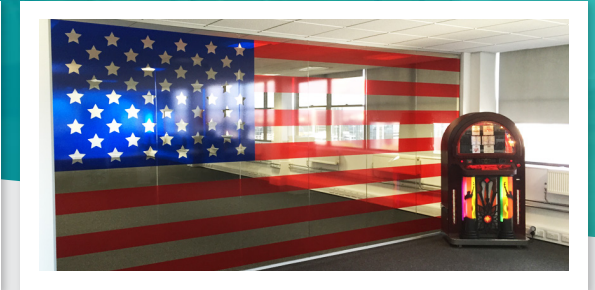

Glass manifestation

Here at Space3 we understand that presenting a professional image to potential clients is a key part of running a successful business.

Our many options for printing onto and cutting designs out of window films gives creative freedom when designing how your glass will look. Whether you want your logo, or images related to your company we can make it work.

- Perfect for offices / Glass partitions
- Creates privacy
- Provides safety
- Branding opportunity
- Looks professional

Design, print & installation service available