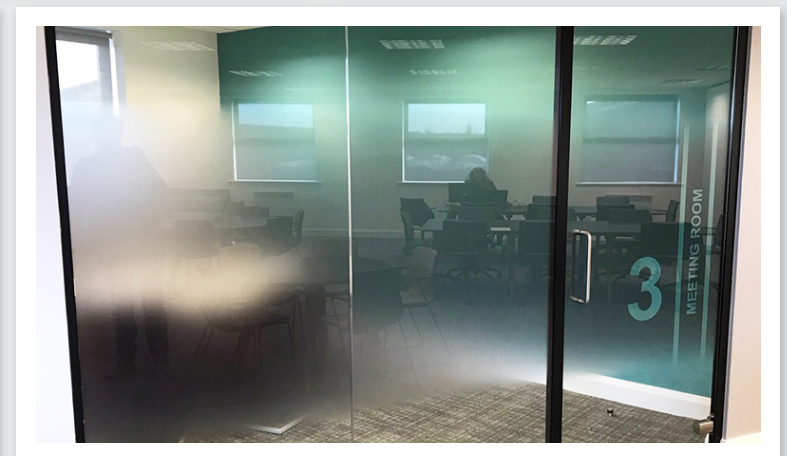

..create  
a visually  
**inspiring &  
professional  
environment**  
using glass  
manifestation  
& films

hello..

..we are  
**Space3**  
**Creative!**

We specialise in creating visually striking and inspiring glass manifestations that can transform your working environment, giving your business a strong visual identity and presenting a professional and progressive image to your clients and staff.

# Switchable Glass Film

Turn it on and off with one click!

Switchable film is manufactured with a self adhesive layer to one side making it easy to apply to glass. Simple ON / OFF mode switches the film from being clear (transparent) to frosted (translucent). In its frosted state, the film acts as an electronic blind providing privacy and removing distraction. It is ideal for using for security for any glass, partition or window.